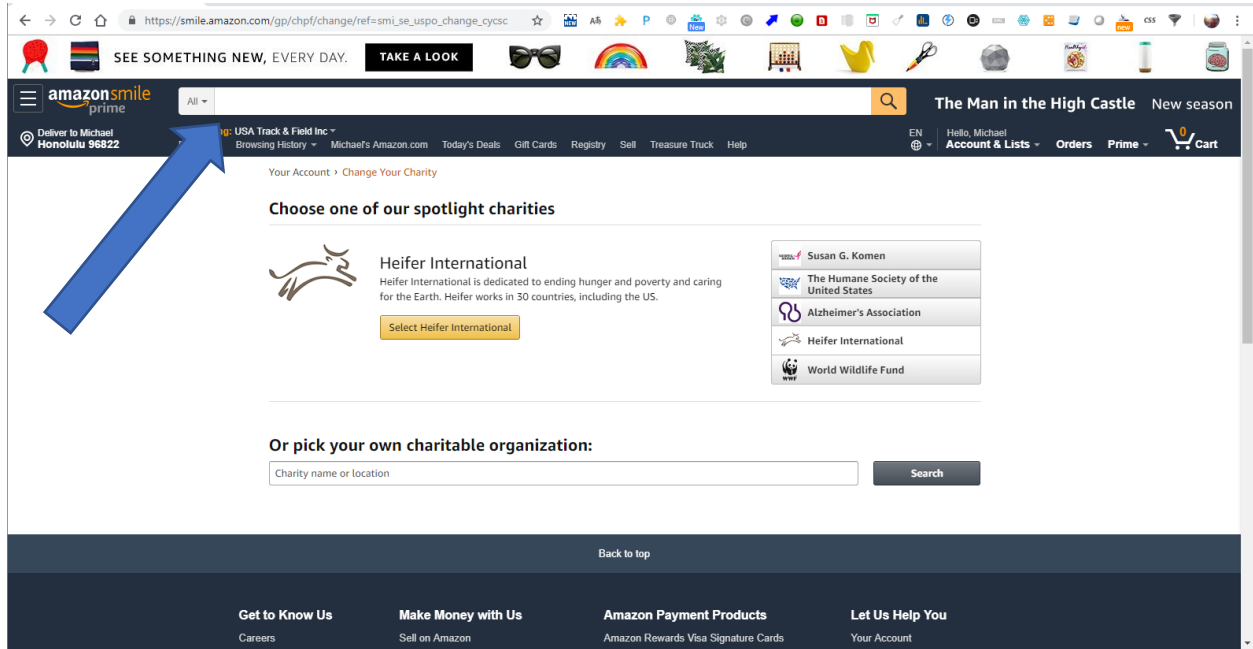

Once logged in, if you haven't selected a charity choose ours: