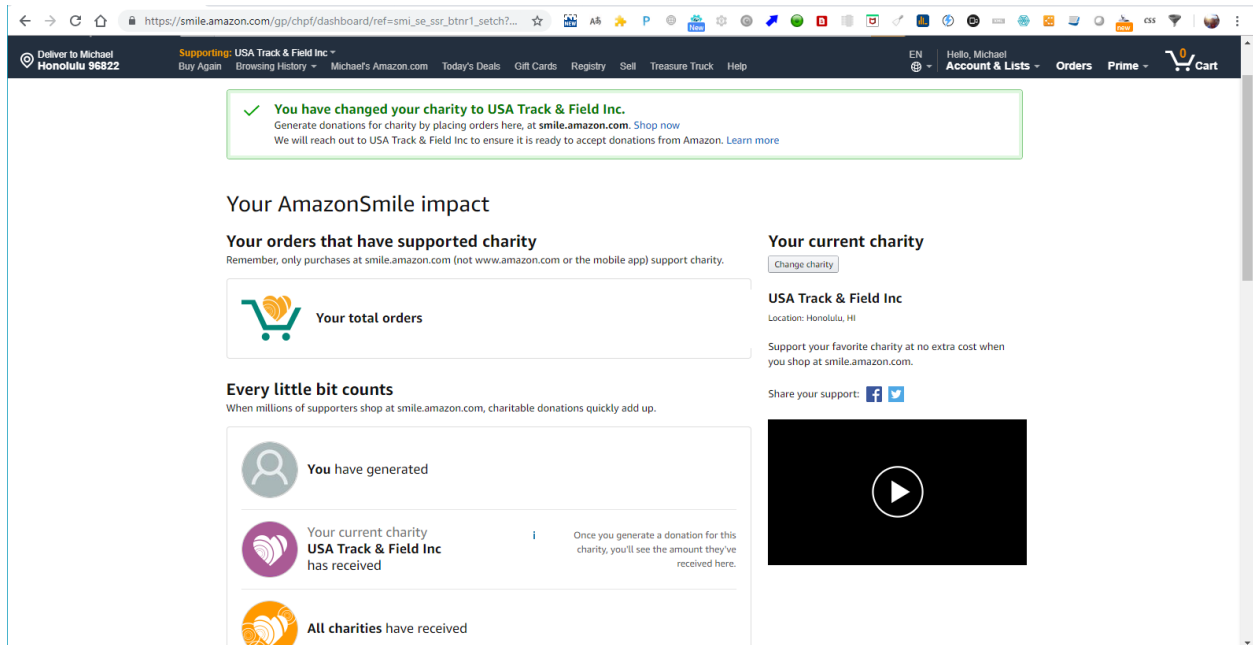

That's It! Your Smile.Amazon.com purchases will go to support USATF Hawaii

Remember: To support USATF Hawaii charity, always shop at smile.amazon.com after following the above steps.

Try these 2 easy ways to start with a smile.

1. Create a bookmark

Drag this box to your bookmarks or favorites bar to create a shortcut to smile.amazon.com.

Or

2. Install the Amazon Assistant

Get easy access to Product Comparisons, Deal of the Day, and time-saving shortcuts, which all link to smile.amazon.com.