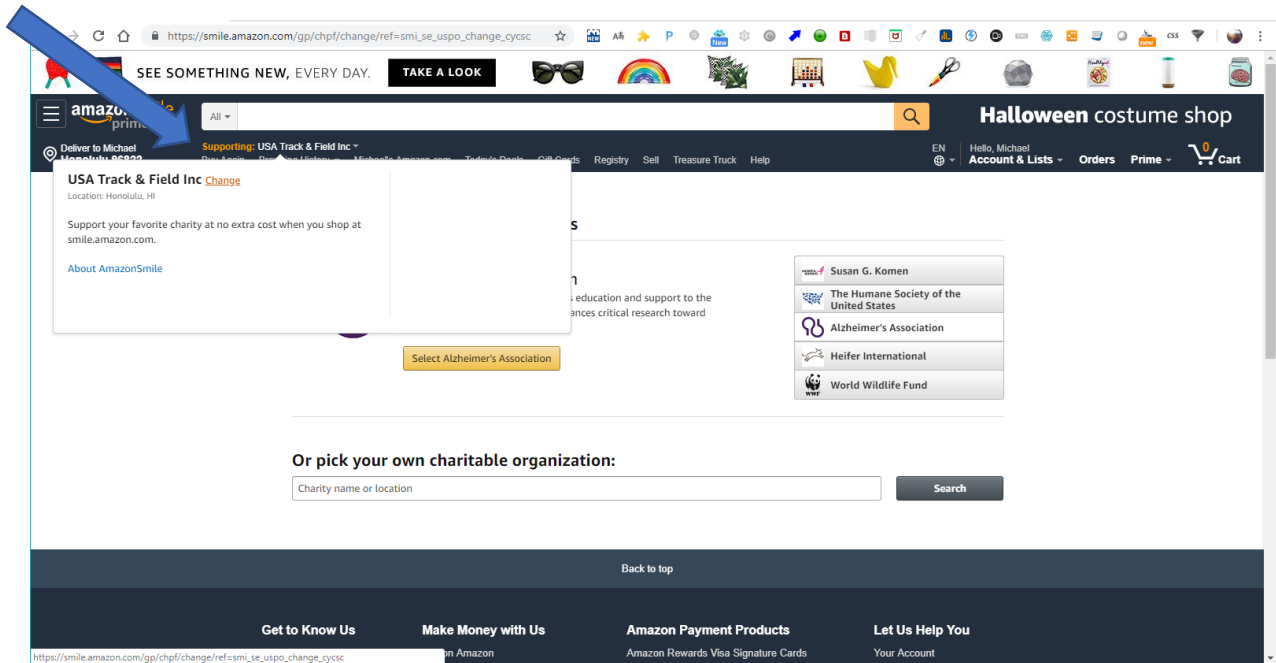

Click the change button, and search.